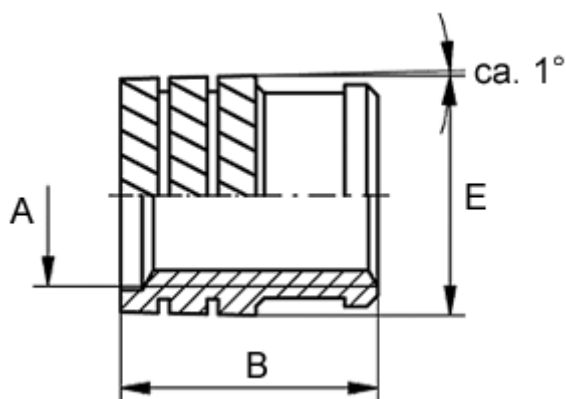

Data Sheet

Article number: 12850000100800
Description: KLEE-coil 850 000 100.800
M10 Brass

Measures

Female thread A	= M10
Length B	= 9.2
Min distance to edge	= 5.5
Outer diameter E	= 12.00
Recommended bore diameter	= 11.6
Type	= 850 000 100.800